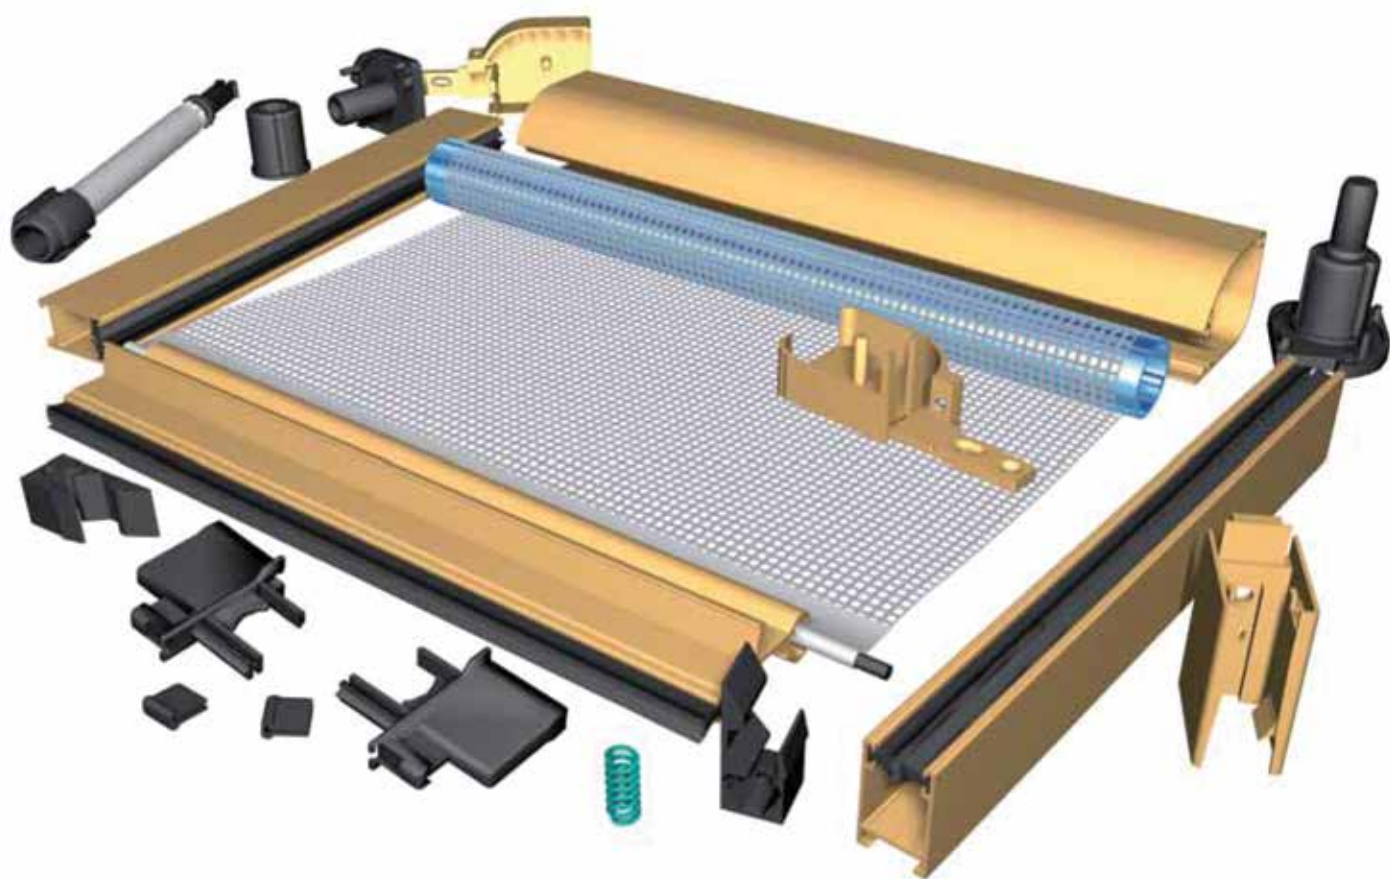

M A D E I N I T A L Y

10 | REVOLVING FLY SCREEN

ADRIATICO

SPRING OPERATED

Suggested for Windows and French doors

FRONTAL INSTALLATION

Suggested for Windows and French doors

LATERAL SLIDING

Suggested for French doors

THE BRAKE

A brand new device has been added to the already rich range of possibilities that Adriatico Evolution allows. Thanks to the slow and gradual retraction allowed by this element, the pull bar can be easily unlocked at any time feeling an automatic and soft open-and-close movement.

ANTI-WIND BRUSH

A worldwide known international patent. The system is based on a special extruded profile where a circle groove is arranged for a particular thick and long brush. In presence of a strong wind the brush turns within the groove because the piles and lift and trapped by the mesh which remains locked in the guide without ejecting.