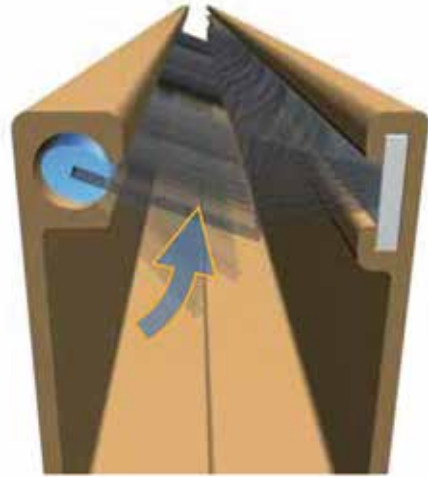

M A D E I N I T A L Y

10 | REVOLVING FLY SCREEN

ADRIATICO

SPRING OPERATED

Suggested for Windows and French doors

FRONTAL INSTALLATION

Suggested for Windows and French doors

LATERAL SLIDING

Suggested for French doors

THE BRAKE

A brand new device has been added to the already rich range of possibilities that Adriatico Evolution allows. Thanks to the slow and gradual retraction allowed by this element, the pull bar can be easily unlocked at any time feeling an automatic and soft open-and-close movement.

ANTI-WIND BRUSH

A worldwide known international patent. The system is based on a special extruded profile where a circle groove is arranged for a particular thick and long brush. In presence of a strong wind the brush turns within the groove because the piles and lift and trapped by the mesh which remains locked in the guide without ejecting.