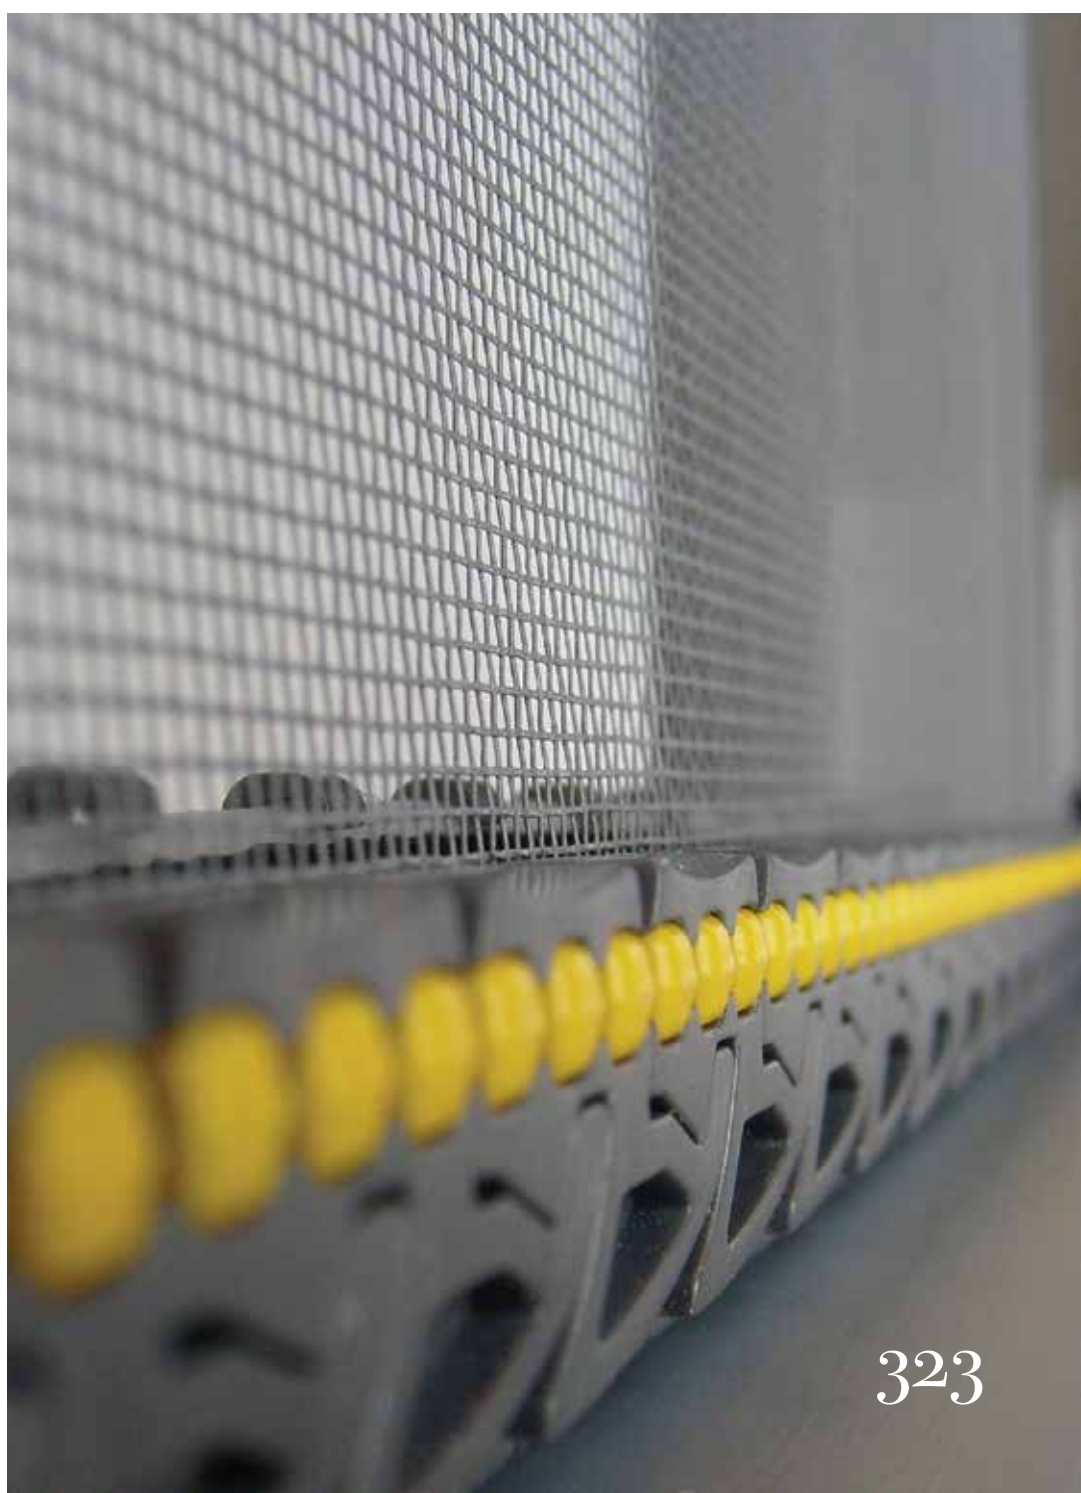

M A D E I N I T A L Y

10 | REVOLVING FLY SCREEN

ADRIATICO

SPRING OPERATED

Suggested for Windows and French doors

FRONTAL INSTALLATION

Suggested for Windows and French doors

LATERAL SLIDING

Suggested for French doors

THE BRAKE

A brand new device has been added to the already rich range of possibilities that Adriatico Evolution allows. Thanks to the slow and gradual retraction allowed by this element, the pull bar can be easily unlocked at any time feeling an automatic and soft open-and-close movement.

ANTI-WIND BRUSH

A worldwide known international patent. The system is based on a special extruded profile where a circle groove is arranged for a particular thick and long brush. In presence of a strong wind the brush turns within the groove because the piles and lift and trapped by the mesh which remains locked in the guide without ejecting.