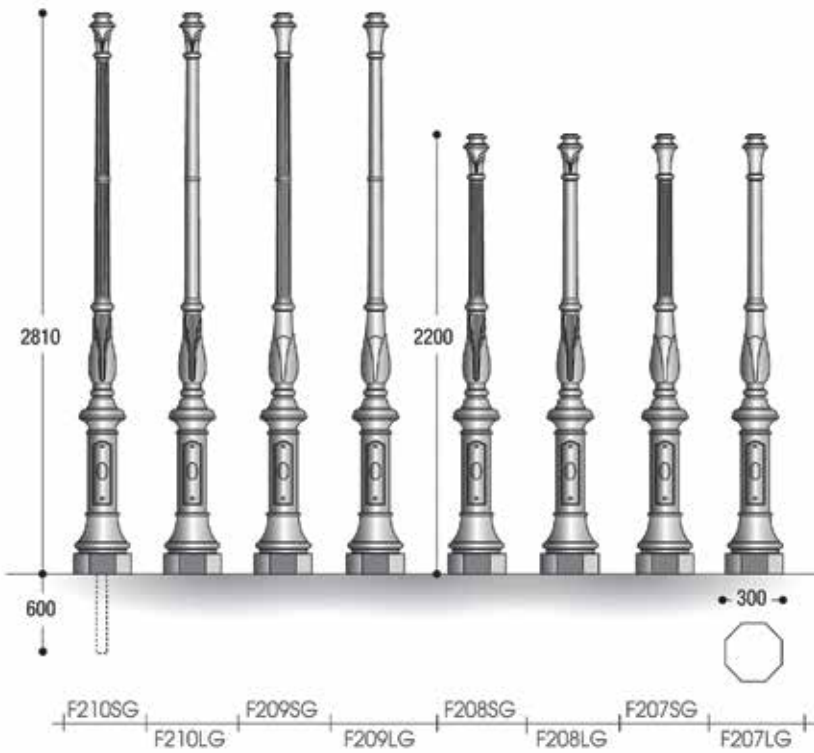

UP ONE

VIPER

HBT/92

241

lainox 2 cut-off
plainox 2

lazinc 4

goar/5/45

lainox 3 cut-off