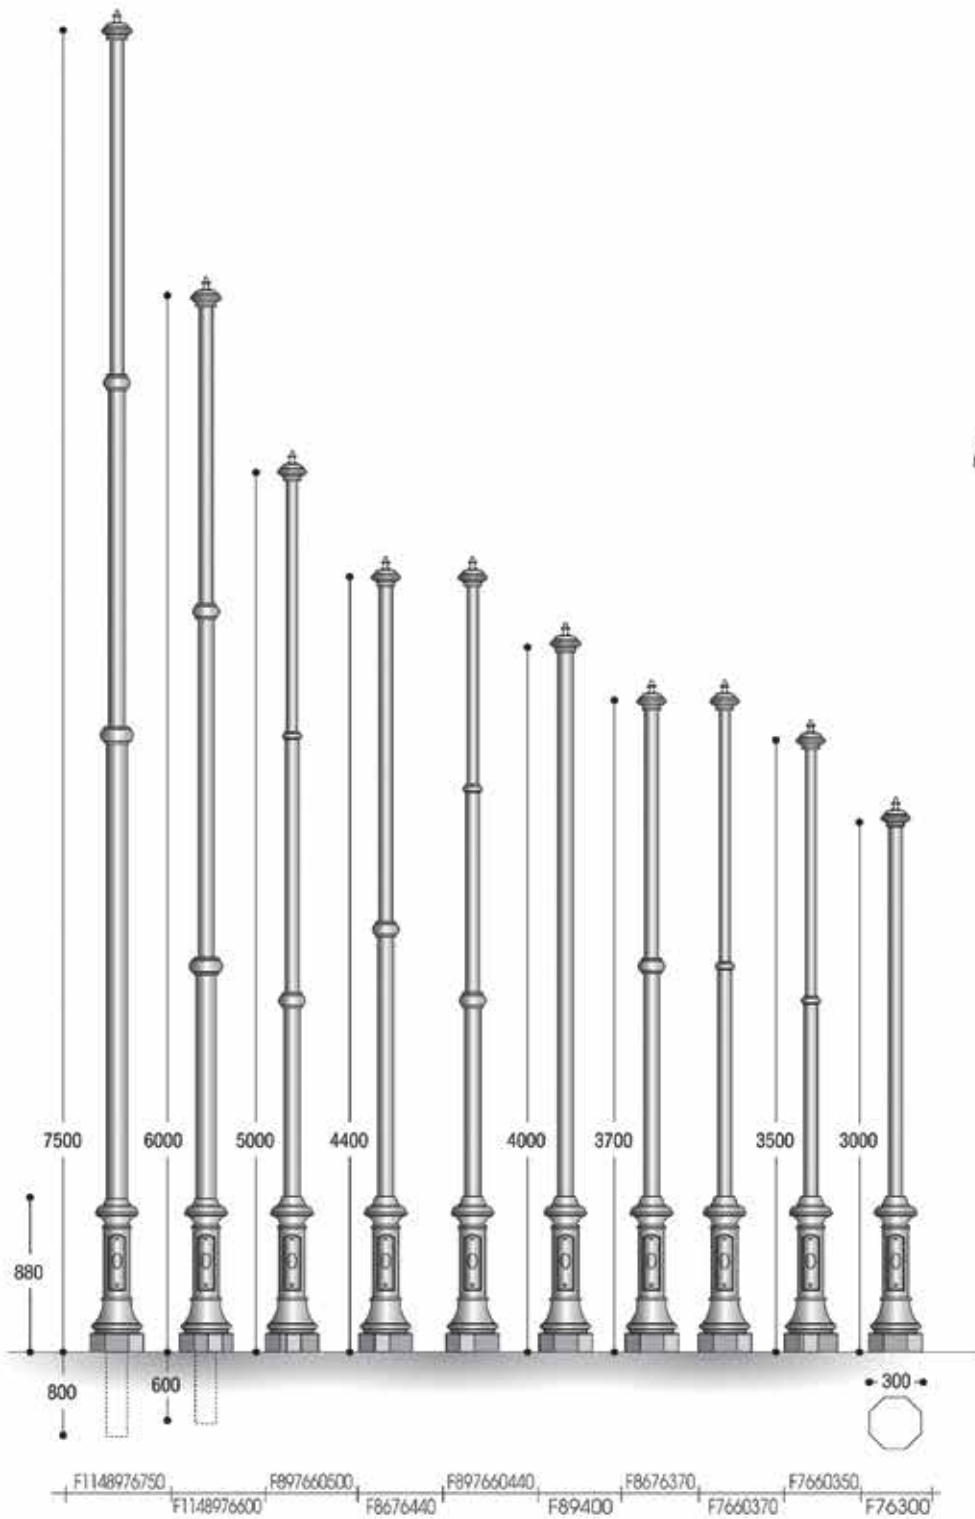

UP ONE

VIPER

HBT/92

241

lainox 2 cut-off
plainox 2

lazinc 4

goar/5/45

lainox 3 cut-off