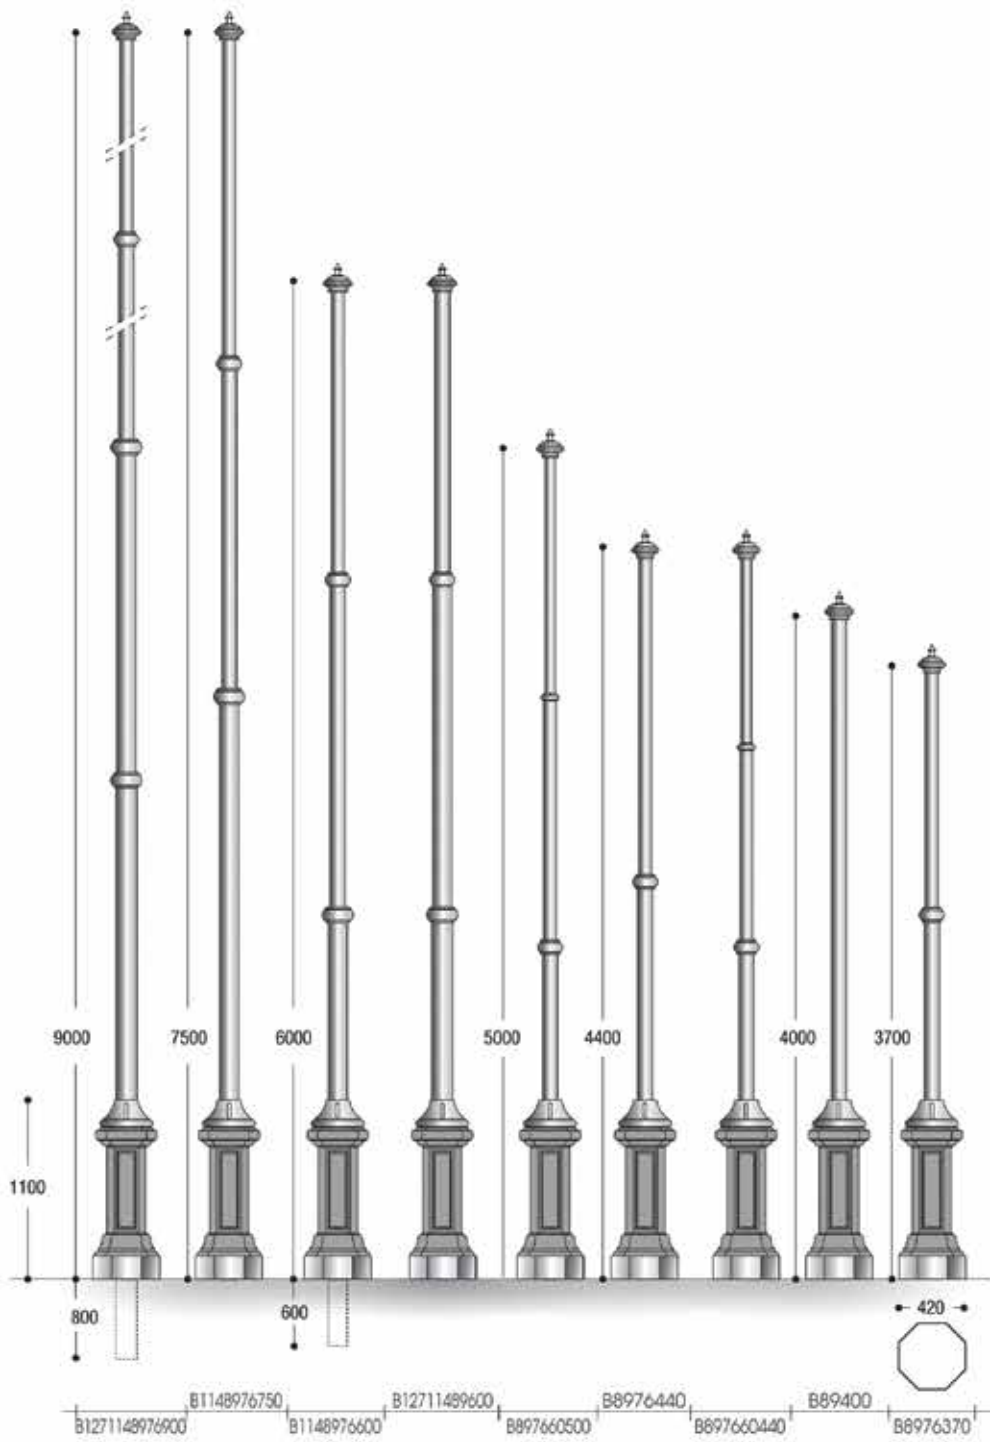

UP ONE

VIPER

HBT/92

241

lainox 2 cut-off
plainox 2

lazinc 4

goar/5/45

lainox 3 cut-off